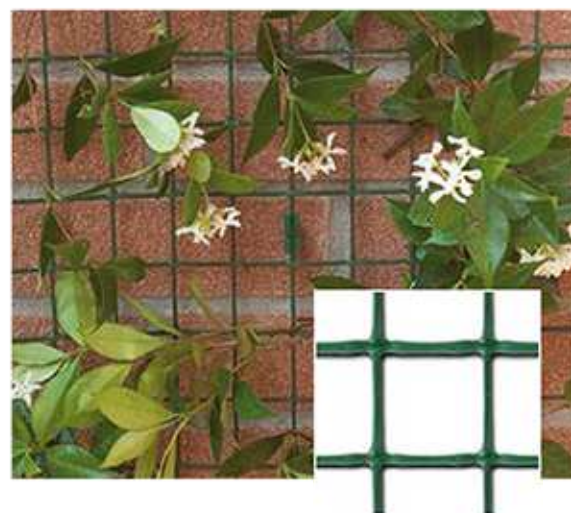

BULK ROLLS

0,5x30 m	■
1x30 m	■ ■